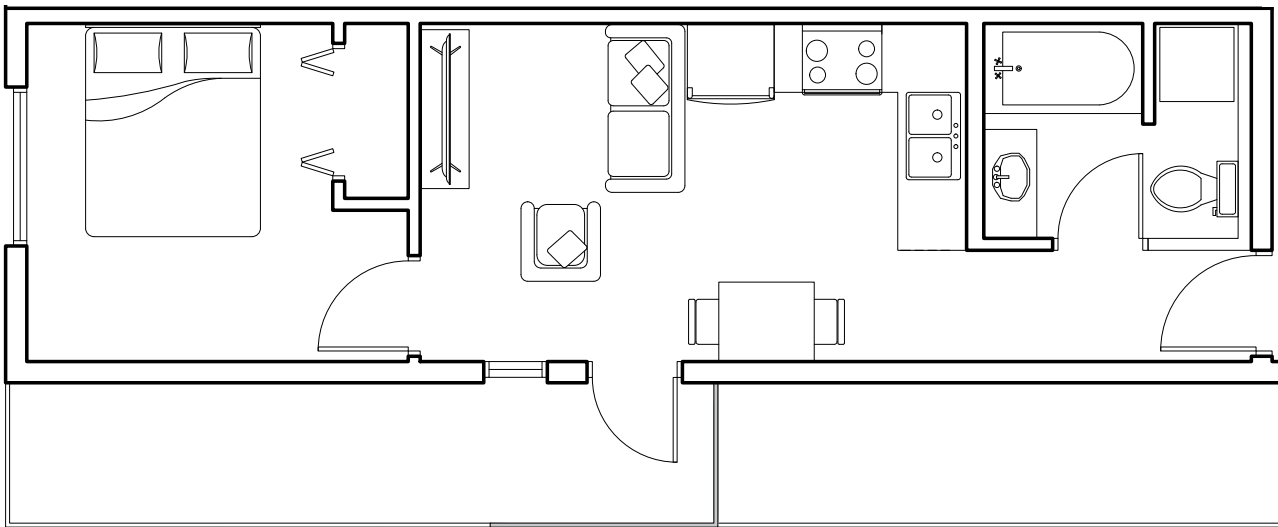

SUITE 402

461 SQFT

ONE-BEDROOM UNIT

It is never lonely at the top with this pad

This unit is a perfect bachelor pad with the best views of the building from the large west facing balcony. This top level suite is cozy at the top as you can enjoy the sights looking over the Downtown Edmonton skyline.