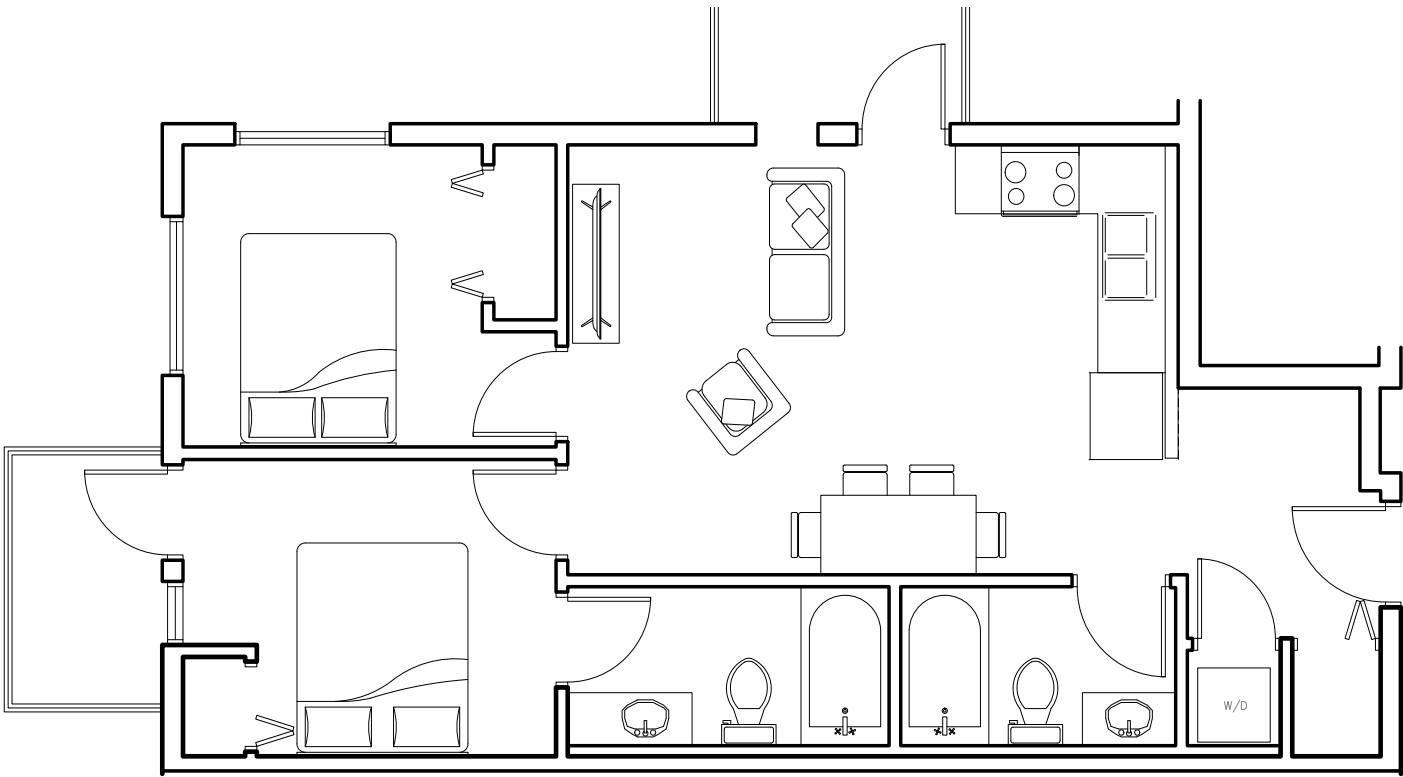

SUITE 401

757 SQFT
TWO-BEDROOM UNIT

our unique spaces

Double the fun

With two balconies, each one facing a side of town, you will never get bored at this suite! Located on our fourth level, you can have an amazing view of the neighborhood while enjoying the privacy of the top floor.

KEY UNIT FEATURES

- 2 balconies (living room and master bedroom)
- Washer & dryer
- Vaulted ceiling
- Stainless steel appliances
- 3-piece ensuite