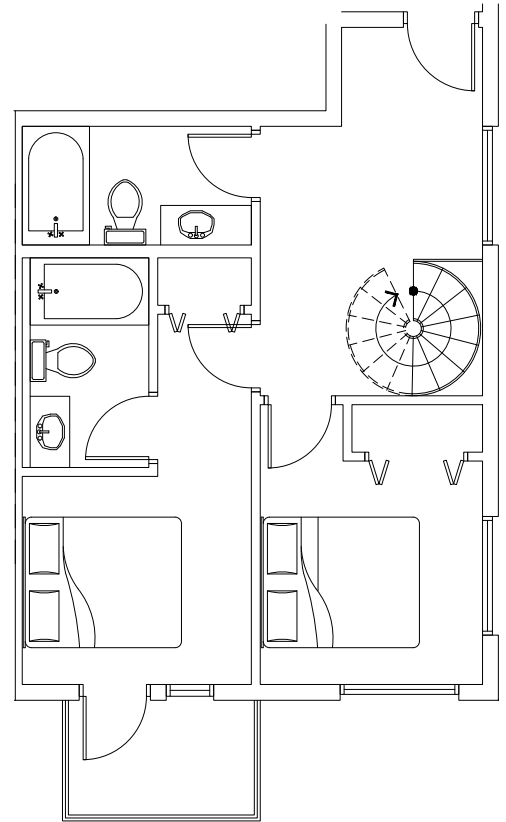

our unique spaces

SUITE 301

1,050 SQFT
THREE-BEDROOM TOWNHOUSE

3rd Floor Level

4th Floor Level

Contemporary living space

Our upper townhouse offers everything you could ask from a modern floor plan. Vaulted ceilings, a spiral staircase and open floor spaces, perfect for gatherings. When it's time to recharge, retreat to the bedrooms upstairs for the perfect privacy and alone time.

KEY UNIT FEATURES

- Vaulted ceiling
- Bi-level suite
- Spiral staircase
- Balcony access from master bedroom & living room
- 3-piece ensuite