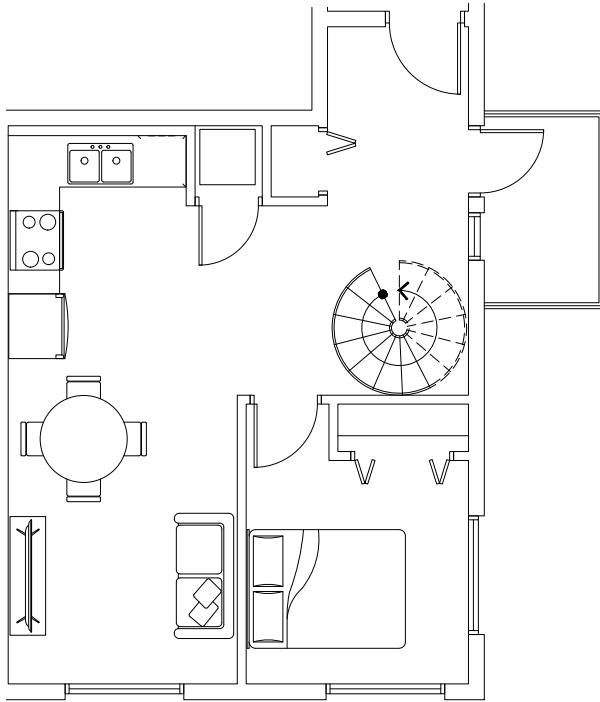

our unique spaces

SUITE 301

1,050 SQFT
THREE-BEDROOM TOWNHOUSE

3rd Floor Level

4th Floor Level

Contemporary living space

Our upper townhouse offers everything you could ask from a modern floor plan. Vaulted ceilings, a spiral staircase and open floor spaces, perfect for gatherings. When it's time to recharge, retreat to the bedrooms upstairs for the perfect privacy and alone time.

KEY UNIT FEATURES

- Vaulted ceiling
- Bi-level suite
- Spiral staircase
- Balcony access from master bedroom & living room
- 3-piece ensuite