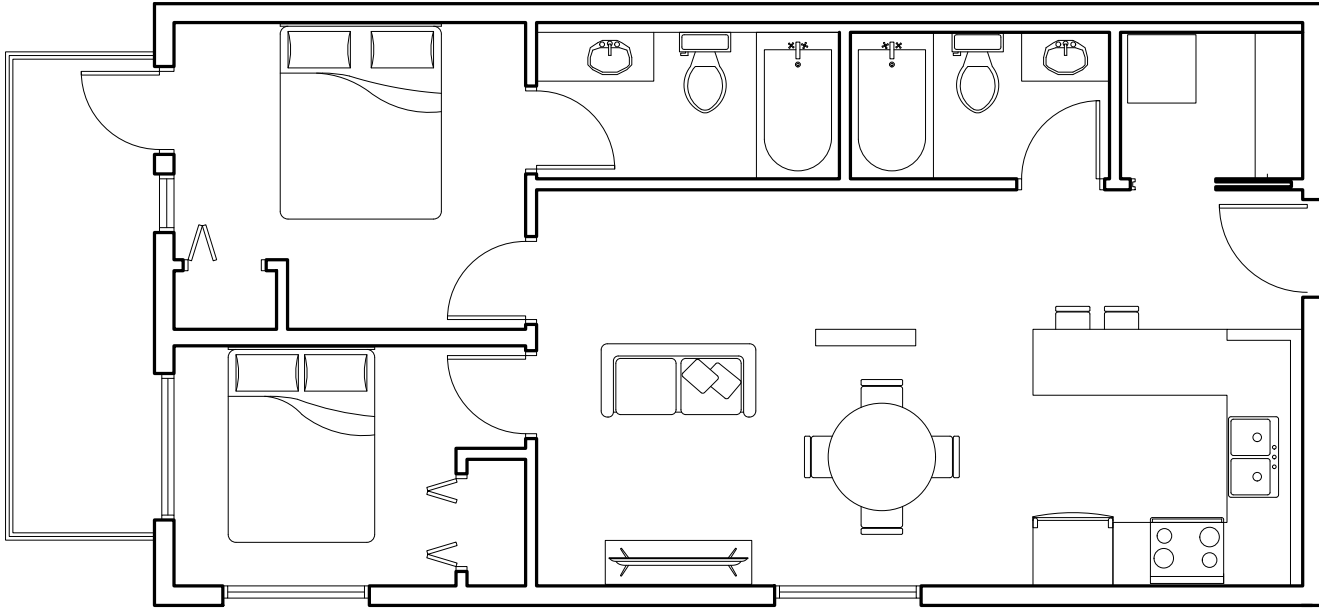

SUITE 204

808 SQFT

TWO-BEDROOM UNIT

Well being meets modernity

Find the peace of mind you need in this 2-bedroom apartment with a modern living space. The 2 bathrooms (one being an ensuite) are ideal for those living with company, and our oversized balcony will be your go-to space for relaxation.

KEY UNIT FEATURES

- 3-piece ensuite
- Large balcony
- Eating bar
- Washer & dryer
- Stainless steel appliances

our unique spaces